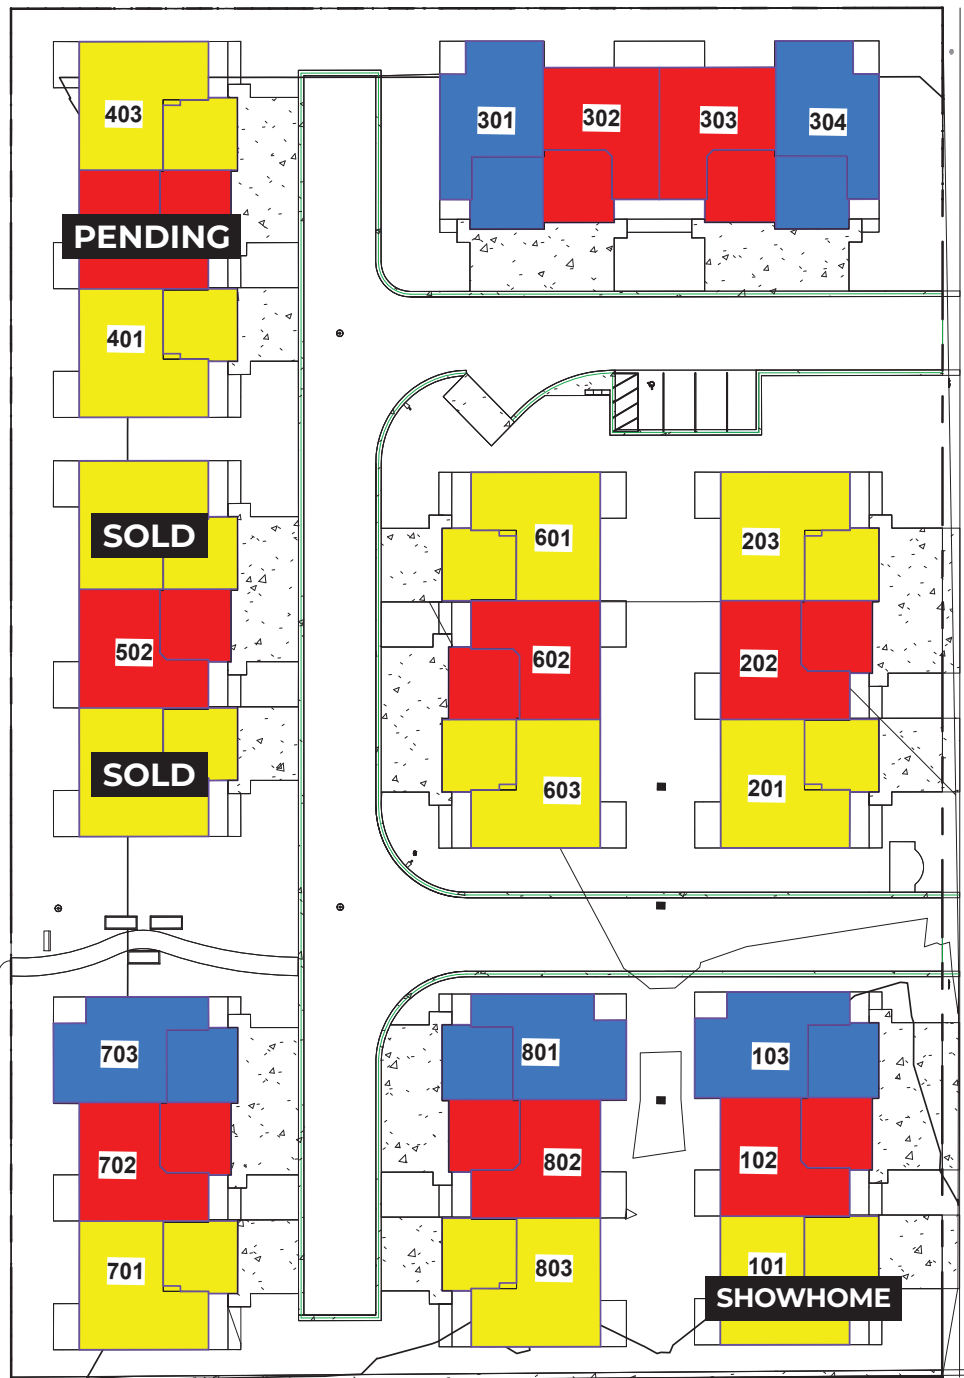

SITE PLAN

Availability as of Feb. 2nd, 2023. Subject to change.

- Bridgeport
- Westport
- Newport

Contact
Trisha

Phone: 403-331-1132

Email: trisha@newrockhomes.ca

Or visit parksideliving.ca

THE ESTATES AT