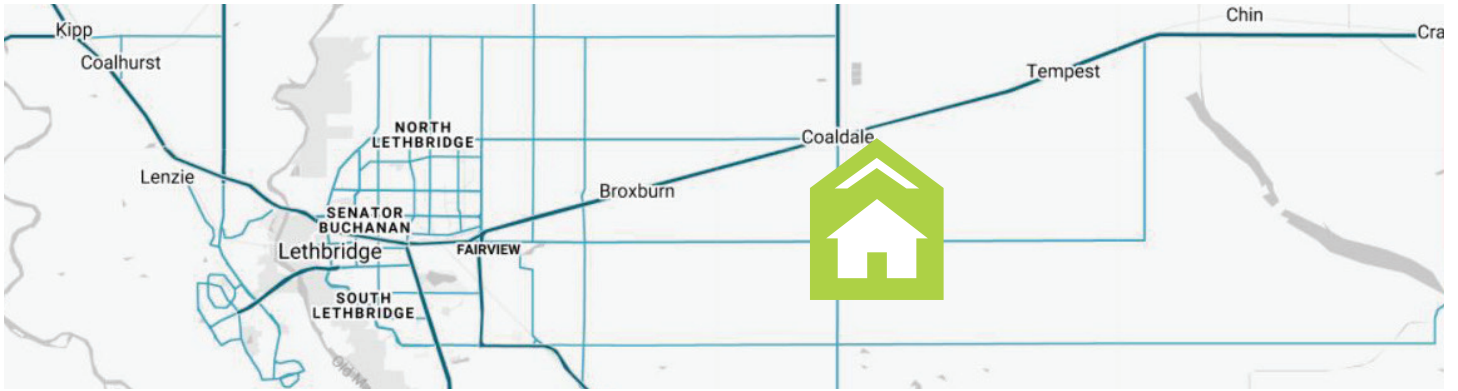

SITE LOCATION

Contact
Trisha

Phone: 403-331-1132

Email: trisha@newrockhomes.ca

Or visit parksideliving.ca

NEWROCK
DEVELOPMENTS