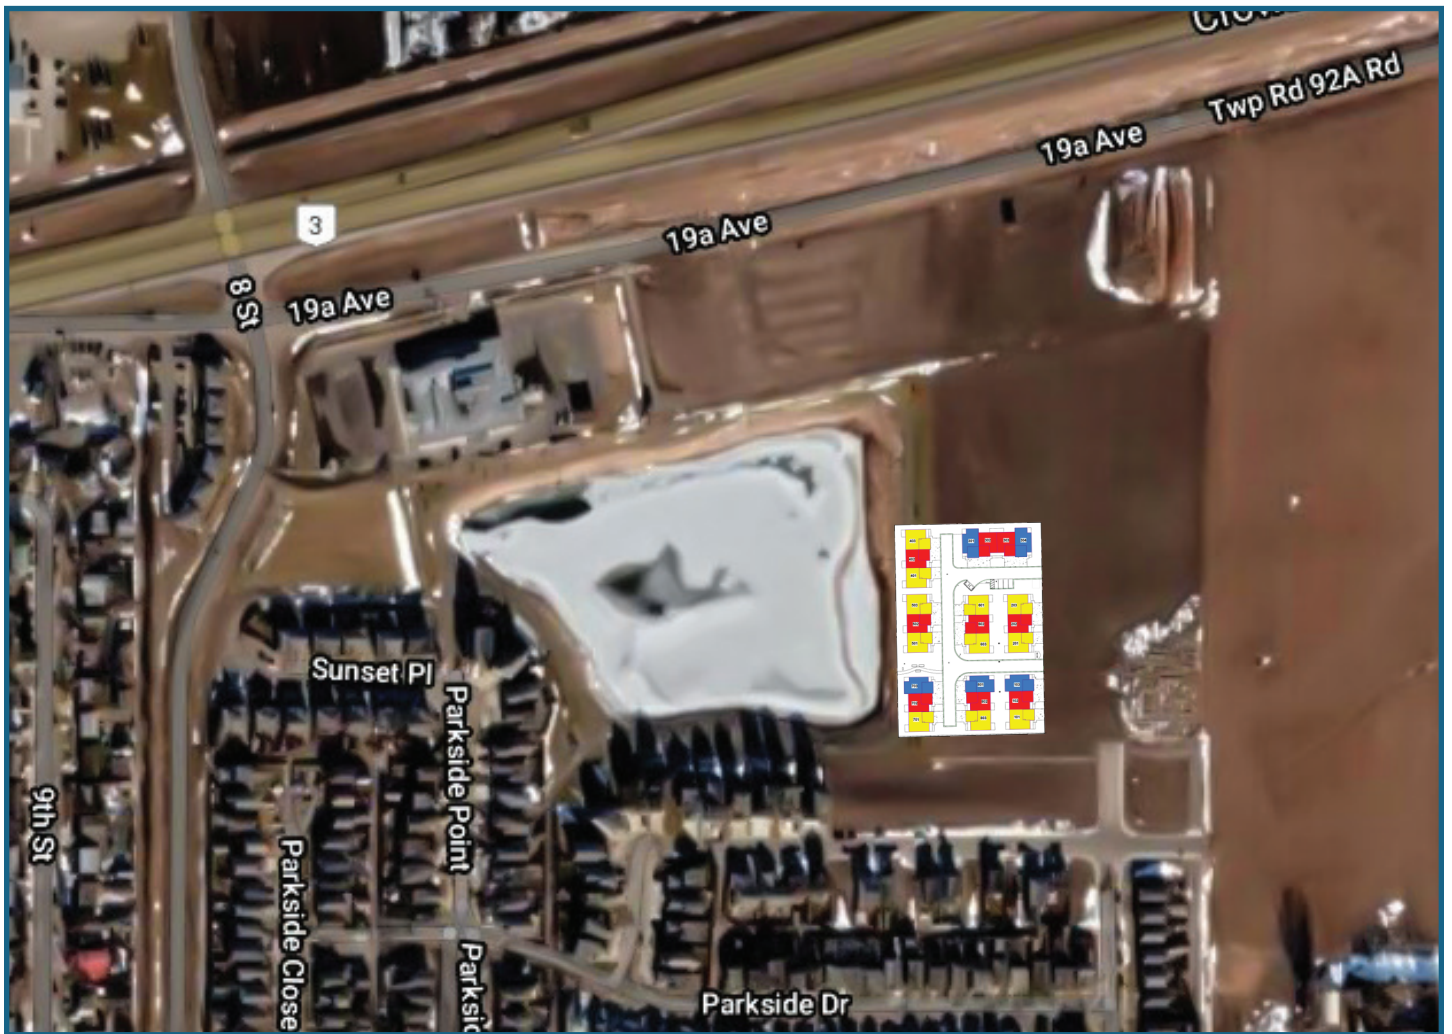

SITE LOCATION

Contact
Trisha

Phone: 403-331-1132

Email: trisha@newrockhomes.ca

Or visit parksideliving.ca

NEWROCK
DEVELOPMENTS