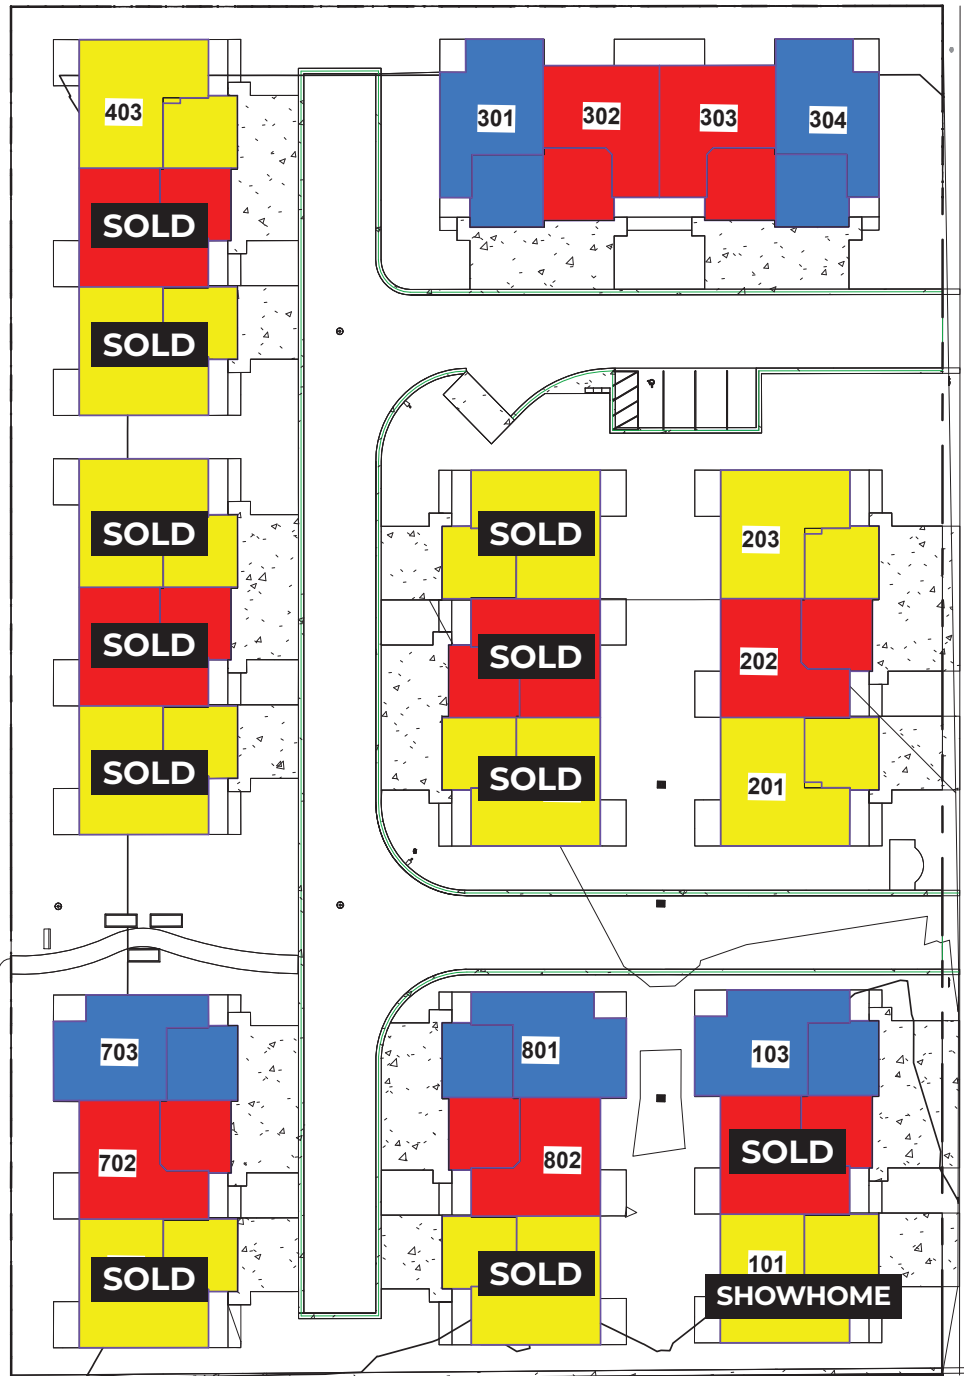

SITE PLAN

Availability as of September 6th, 2023. Subject to change.

-  Bridgeport
-  Westport
-  Newport

Contact
Trisha

Phone: 403-331-1132

Email: trisha@newrockhomes.ca

Or visit parksideliving.ca

THE ESTATES AT