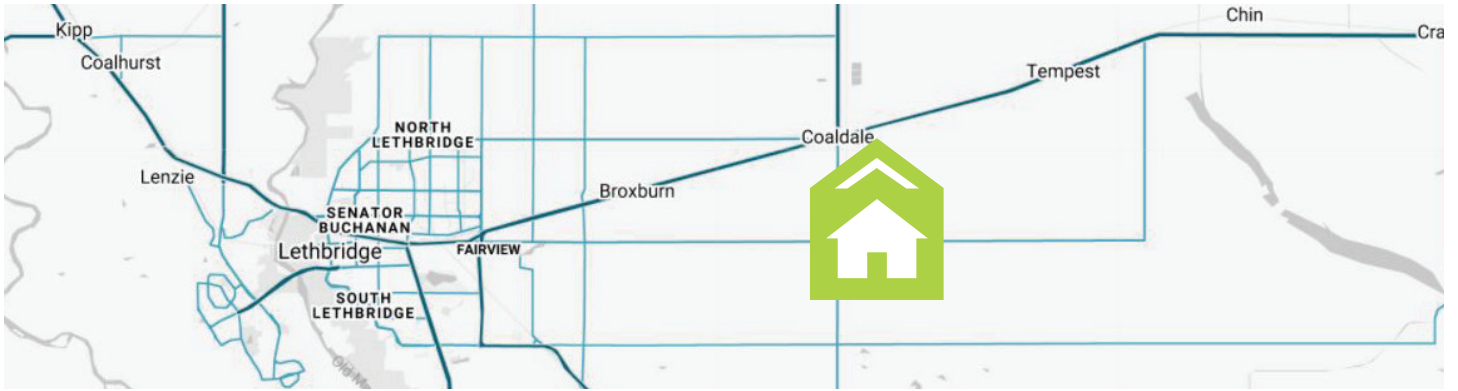

SITE LOCATION

THE ESTATES AT
**PARKSIDE
PLACE**

Contact
Trisha

Phone: 403-331-1132

Email: trisha@newrockhomes.ca

Or visit parksideliving.ca

NEWROCK
DEVELOPMENTS