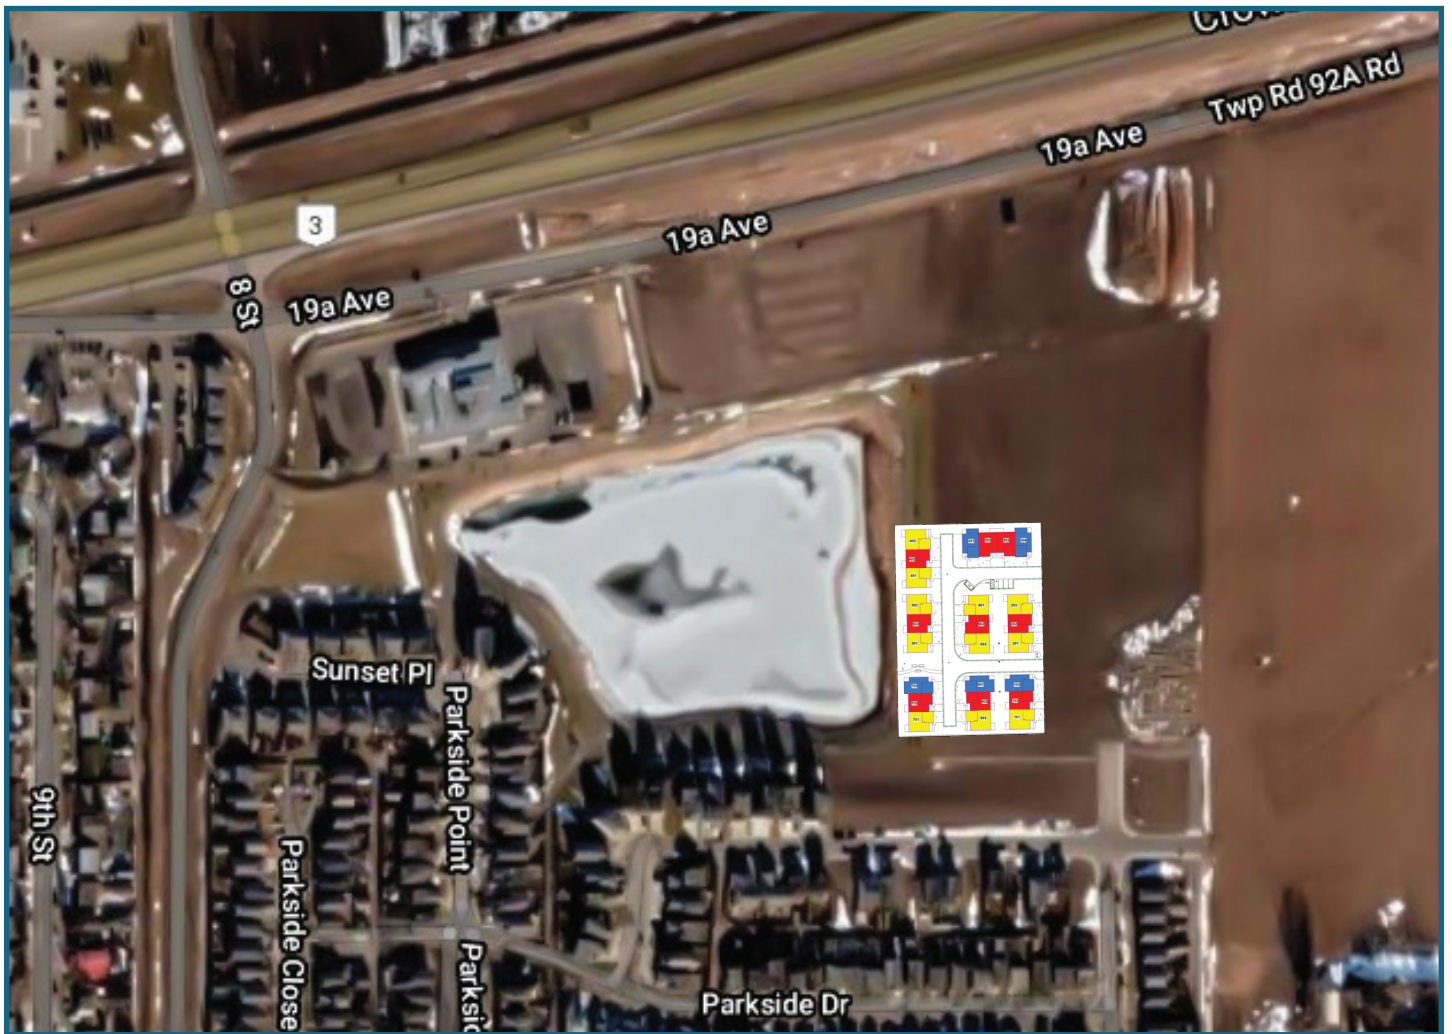

SITE LOCATION

THE ESTATES AT
**PARKSIDE
PLACE**

Contact
Trisha

Phone: 403-331-1132

Email: trisha@newrockhomes.ca

Or visit parksideliving.ca

NEWROCK
DEVELOPMENTS